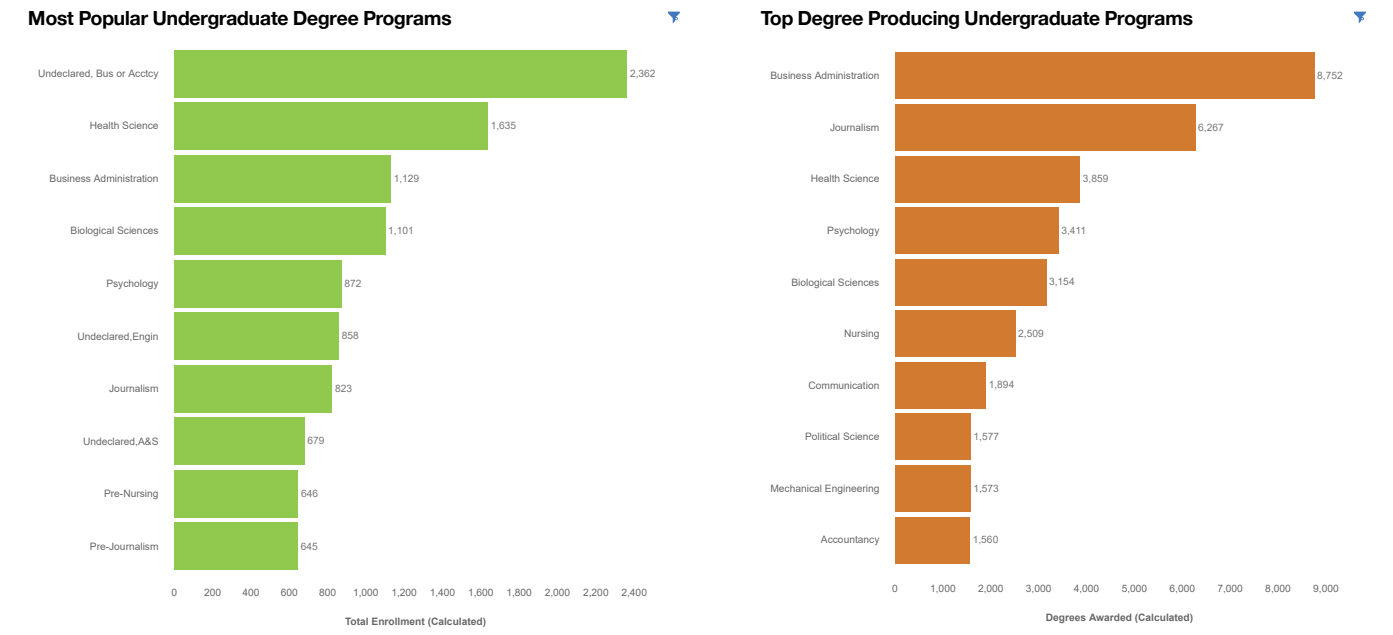

MU Student Profile

University of Missouri | Student Body Profile
Enrollment numbers include all on-campus courses as well as those enrolled through Mizzou Online for most recent fall term

Classification of All Students by Class Level

Degree Enrollment & Completions

MU College Navigator: <https://nces.ed.gov/collegenavigator/?q=university+of+missouri&s=all&id=178396>

Enrollment Research | Division of Enrollment Management

This page contains filters that are not shown in this PDF.