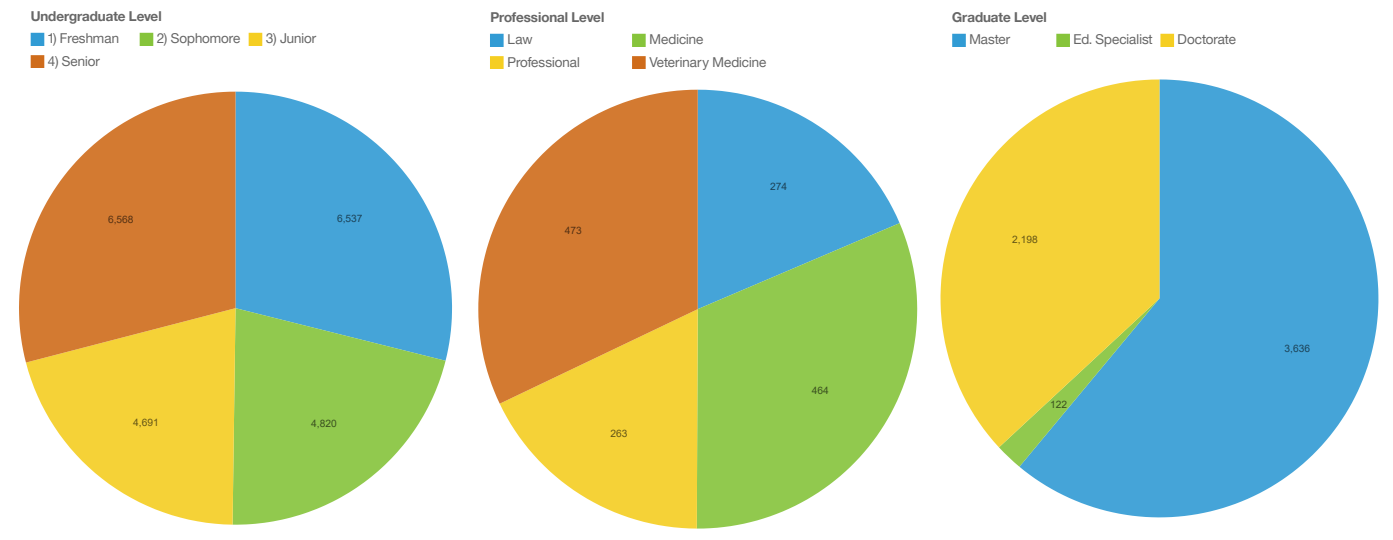

MU Student Profile

University of Missouri | Student Body Profile
Enrollment numbers include all on-campus courses as well as those enrolled through Mizzou Online for most recent fall term

Classification of All Students by Class Level

Degree Enrollment & Completions

MU College Navigator: <https://nces.ed.gov/collegenavigator/?q=university+of+missouri&s=all&id=178396>

Enrollment Research | Division of Enrollment Management

This page contains filters that are not shown in this PDF.

MU Student Profile 2

University of Missouri | Student Body Profile

Enrollment numbers include all on-campus courses as well as those enrolled through Mizzou Online for most recent fall term

Latest Fall First Time Retention & Graduation Rates