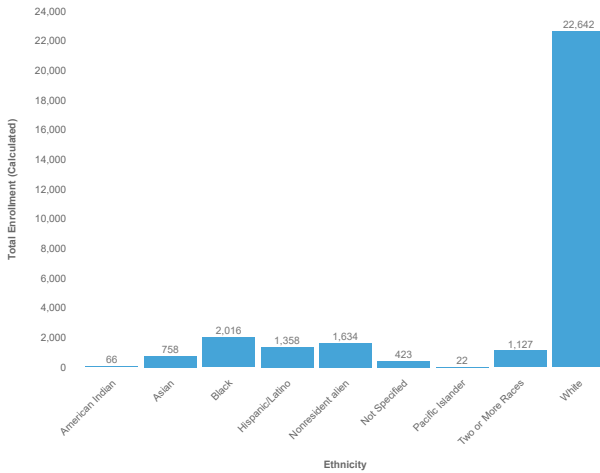

MU Student Profile 2

University of Missouri | Student Body Profile

Enrollment numbers include all on-campus courses as well as those enrolled through Mizzou Online for most recent fall term

Latest Fall First Time Retention & Graduation Rates

Latest Fall ▾ 1st Year Retention Rate ▾ 4 Year Graduation Rate ▾ 5 Year Graduation Rate ▾ 6 Year Graduation Rate ▾

FS2019 **87.9** **51.4** **70.9** **71.3**

*Retention rates calculated from first time college entry cohorts for the most recent complete term for full-time, degree-seeking students. Allowable exclusions have been removed.

Latest Fall Enrollment by Ethnicity, Geographic Origin (USA), & Citizenship (Nonresident Alien)

Student Enrollment By Ethnicity ▾

Top Feeder States ▾

State	Total Enrollment ▾
Missouri	19,405
Illinois	4,163
Texas	624
Kansas	513
California	404
Minnesota	307
Colorado	241
Arkansas	192
Iowa	186
Georgia	169

Top Feeder Countries ▾

Citizenship Country	Total Enrollment ▾
China	663
India	137
Korea	114
Saudi Arabia	53
Iraq	44
Vietnam	43
Iran	41
Brazil	33
Nigeria	33
Bangladesh	32
Taiwan	23

MU College Navigator: <https://nces.ed.gov/collegenavigator/?q=university+of+missouri&s=all&id=178396>

Enrollment Research | Division of Enrollment Management

This page contains filters that are not shown in this PDF.