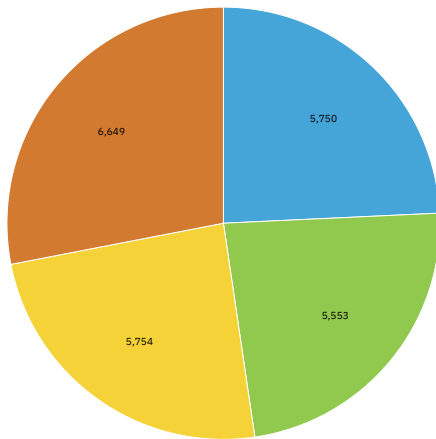

University of Missouri | Student Body Profile

Enrollment numbers include all on-campus courses as well as those enrolled through Mizzou Online for most recent fall term

FS2021   **31,412** Total Enrollment   **23,706** Undergraduate   **4,845** First Time   **1,367** Transfer   **1,590** Professional   **6,116** Graduate

Classification of All Students by Class Level

Undergraduate Level
● 1) Freshman   ● 2) Sophomore   ● 3) Junior   ● 4) Senior

Professional Level
● Law   ● Medicine   ● Veterinary Medicine   ● Professional

Graduate Level
● Master   ● Ed. Specialist   ● Doctorate