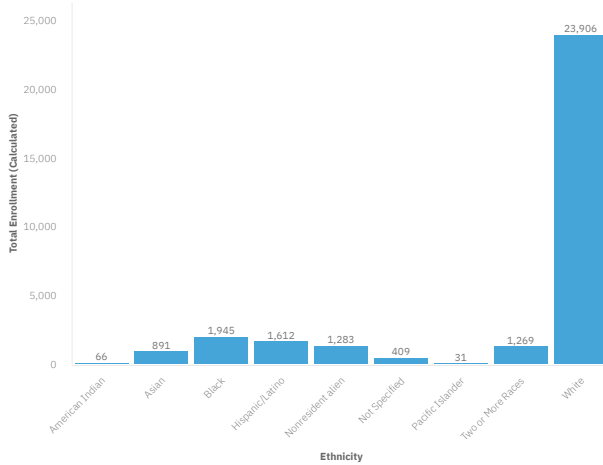

University of Missouri | Student Body Profile

Enrollment numbers include all on-campus courses as well as those enrolled through Mizzou Online for most recent fall term

Latest Fall First Time Retention & Graduation Rates

Latest Fall	% Retained to 2nd Year	4 Year Grad Rate	5 Year Grad Rate	6 Year Grad Rate
FS2021	88.4%	56.3%	72.9%	72.5%

*Retention rates calculated from first time college entry cohorts for the most recent complete term for full-time, degree-seeking students. Allowable exclusions have been removed.

Latest Fall Enrollment by Ethnicity, Geographic Origin (USA), & Citizenship (Nonresident Alien)

Student Enrollment By Ethnicity

Top Feeder States

State	Total Enrollment
Missouri	20,843
Illinois	4,259
Texas	595
Kansas	540
California	414
Colorado	295
Minnesota	277
Iowa	203
Arkansas	194
Tennessee	185

Top Feeder Countries

Citizenship Country	Total Enrollment
China	309
India	144
Korea	91
Nigeria	46
Bangladesh	37
Brazil	37
Iran	34
Canada	32
Vietnam	30
Nepal	26
GHA	26
Iraq	22

MU College Navigator: <https://nces.ed.gov/collegenavigator/?q=university+of+missouri&s=all&id=178396>

Enrollment Research | Division of Enrollment Management