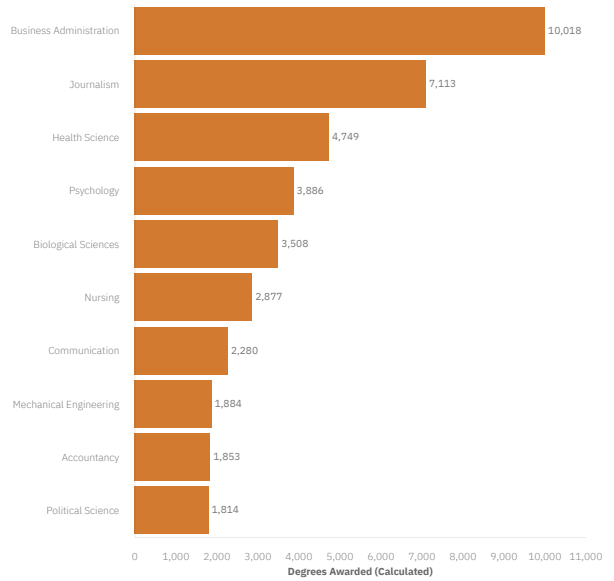

University of Missouri | Student Body Profile

Enrollment numbers include all on-campus courses as well as those enrolled through Mizzou Online for most recent fall term

FS2021 **31,412** Total Enrollment **23,706** Undergraduate **4,845** First Time **1,367** Transfer **1,590** Professional **6,116** Graduate

Classification of All Students by Class Level

Undergraduate Level
 ● 1) Freshman ● 2) Sophomore ● 3) Junior ● 4) Senior

Professional Level
 ● Law ● Medicine ● Veterinary Medicine ● Professional

Graduate Level
 ● Master ● Ed. Specialist ● Doctorate

Degree Enrollment & Completions

Most Popular | Undergraduate Degree Programs

Top Degree Producing | Undergraduate Programs

MU College Navigator: <https://nces.ed.gov/collegenavigator/?q=university+of+missouri&s=all&iid=178396>

Enrollment Research | Division of Enrollment Management

University of Missouri | Student Body Profile

Enrollment numbers include all on-campus courses as well as those enrolled through Mizzou Online for most recent fall term