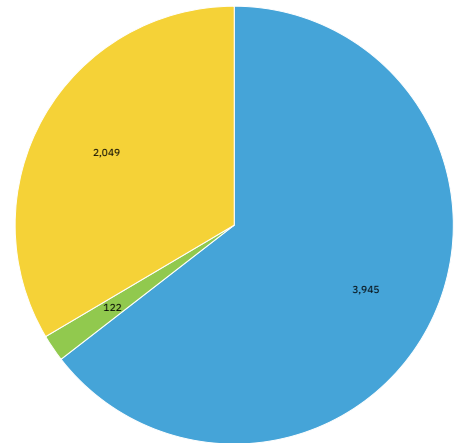

University of Missouri | Student Body Profile

Enrollment numbers include all on-campus courses as well as those enrolled through Mizzou Online for most recent fall term

FS2021   **31,412** Total Enrollment   **23,706** Undergraduate   **4,845** First Time   **1,367** Transfer   **1,590** Professional   **6,116** Graduate

Classification of All Students by Class Level

Undergraduate Level
● 1) Freshman   ● 2) Sophomore   ● 3) Junior   ● 4) Senior

Professional Level
● Law   ● Medicine   ● Veterinary Medicine   ● Professional

Graduate Level
● Master   ● Ed. Specialist   ● Doctorate