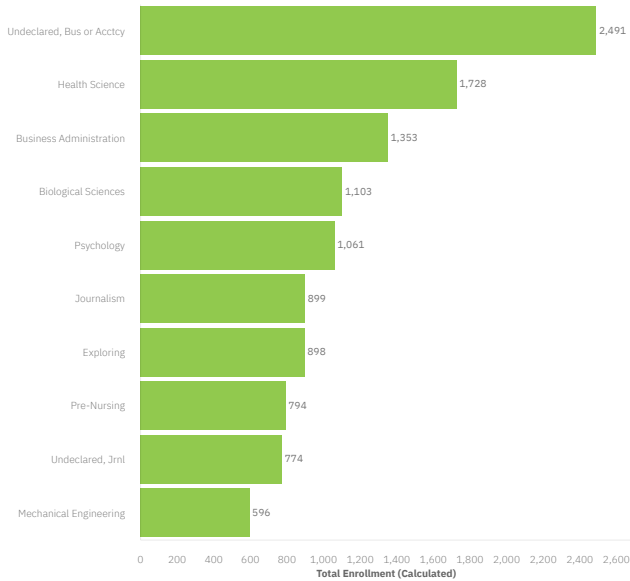

University of Missouri | Student Body Profile

Enrollment numbers include all on-campus courses as well as those enrolled through Mizzou Online for most recent fall term

FS2021 **31,412** Total Enrollment **23,706** Undergraduate **4,845** First Time **1,367** Transfer **1,590** Professional **6,116** Graduate

Classification of All Students by Class Level

Undergraduate Level
 ● 1) Freshman ● 2) Sophomore ● 3) Junior ● 4) Senior

Professional Level
 ● Law ● Medicine ● Veterinary Medicine ● Professional

Graduate Level
 ● Master ● Ed. Specialist ● Doctorate

Degree Enrollment & Completions

Most Popular | Undergraduate Degree Programs

Top Degree Producing | Undergraduate Programs

MU College Navigator: <https://nces.ed.gov/collegenavigator/?q=university+of+missouri&s=all&iid=178396>