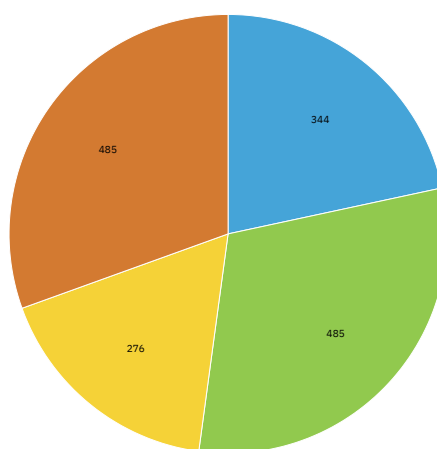

University of Missouri | Student Body Profile

Enrollment numbers include all on-campus courses as well as those enrolled through Mizzou Online for most recent fall term

FS2021   **31,412** Total Enrollment   **23,706** Undergraduate   **4,845** First Time   **1,367** Transfer   **1,590** Professional   **6,116** Graduate

Classification of All Students by Class Level

Undergraduate Level
● 1) Freshman   ● 2) Sophomore   ● 3) Junior   ● 4) Senior

Professional Level
● Law   ● Medicine   ● Veterinary Medicine   ● Professional

Graduate Level
● Master   ● Ed. Specialist   ● Doctorate