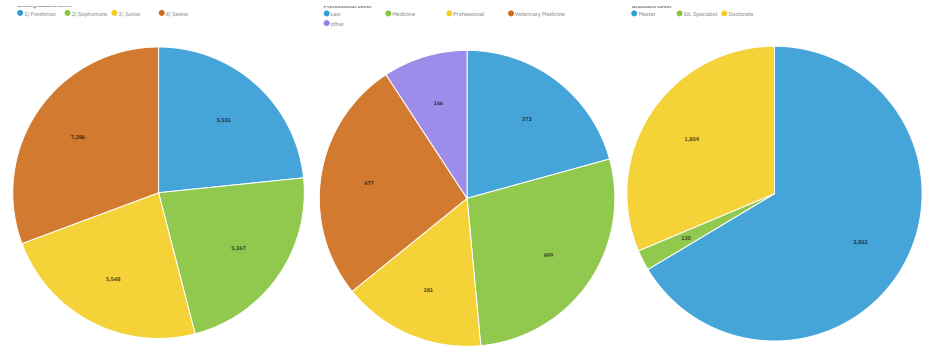

MU Student Profile

University of Missouri | Student Body Profile
 Enrollment numbers include all on-campus courses as well as those enrolled through Mizzou Online for most recent fall term

FS2022 **31,318** **23,752** **4,984** **1,280** **1,795** **5,771**
 Total Enrollment Undergraduate First Time Transfer Professional Graduate

Classification of All Students by Class Level

Degree Enrollment & Completions