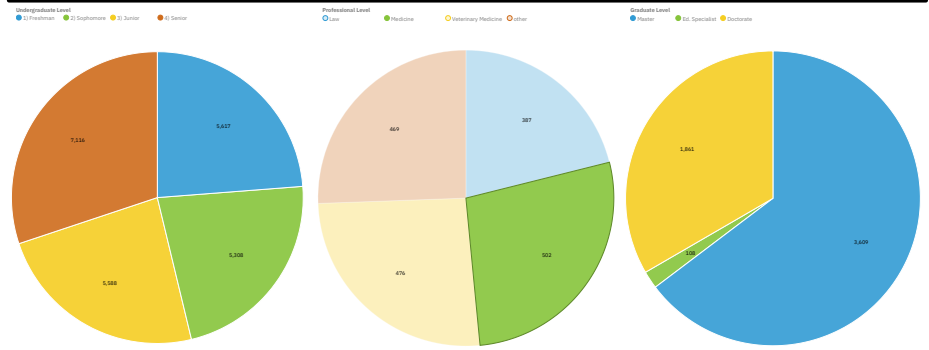

MU Student Profile

University of Missouri | Student Body Profile
Enrollment numbers include all on-campus courses as well as those enrolled through Mizzou Online for most recent fall term

FS2023 **31,041** **23,629** **5,140** **1,181** **1,834** **5,578**
 Total Enrollment Undergraduate First Time Transfer Professional Graduate

Classification of All Students by Class Level

Degree Enrollment & Completions

University of Missouri | Student Body Profile
Enrollment numbers include all on-campus courses as well as those enrolled through Mizzou Online for most recent fall term
Latest Fall First Time Retention & Graduation Rates

Latest Fall Enrollment by Ethnicity, Geographic Origin (USA), & Citizenship (Nonresident Alien)

Student Enrollment By Ethnicity

Top Feeder States

State	Total Enrollment
Missouri	20,568
Illinois	4,308
Texas	995
Kansas	951
California	315
Colorado	302
Minnesota	262
Iowa	234
Arkansas	179
Florida	159
Wisconsin	159