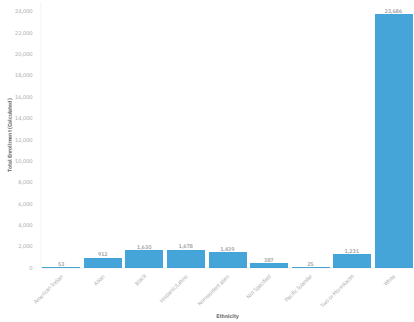

University of Missouri | Student Body Profile
Enrollment numbers include all on-campus courses as well as those enrolled through Mizzou Online for most recent fall term
Latest Fall First Time Retention & Graduation Rates

Latest Fall   1st Year Retention Rate   4 Year Graduation Rate   5 Year Graduation Rate   6 Year Graduation Rate

FS2023   **91.3**   **58.3**   **72.8**   **76.2**

Latest Fall Enrollment by Ethnicity, Geographic Origin (USA), & Citizenship (Nonresident Alien)

Student Enrollment By Ethnicity

Top Feeder States

State	Total Enrollment
Missouri	20,568
Illinois	4,308
Texas	995
Kansas	951
California	315
Colorado	302
Minnesota	262
Iowa	234
Arkansas	179
Florida	159
Wisconsin	159

Top Feeder Countries

Citizenship Country	Total Enrollment
India	258
China	253
Korea	81
Iran	73
Nigeria	72
Bangladesh	68
Brazil	40
Canada	38
Nepal	37
GHA	35
	159

MU College Navigator: <https://nces.ed.gov/collegenavigator/?q=university-of-missouri&s=all&id=178396>

Enrollment Research | Division of Enrollment Management