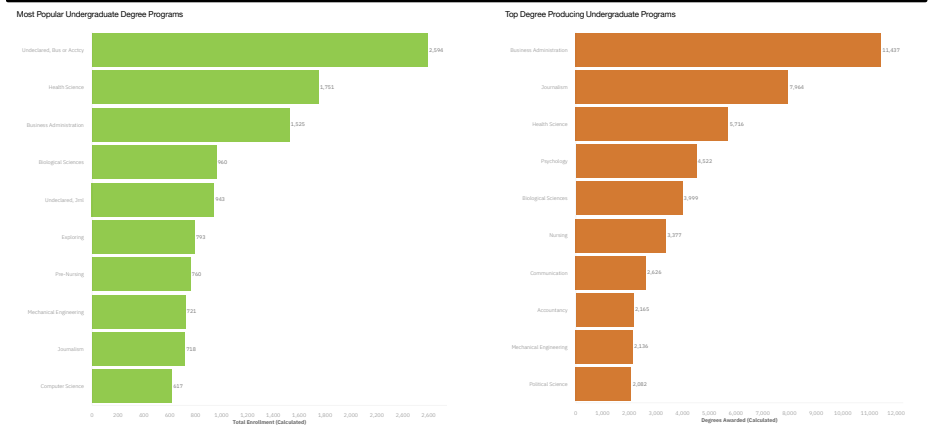

MU Student Profile

University of Missouri | Student Body Profile
Enrollment numbers include all on-campus courses as well as those enrolled through Mizzou Online for most recent fall term

FS2023 **31,041** **23,629** **5,140** **1,181** **1,834** **5,578**
 Total Enrollment Undergraduate First Time Transfer Professional Graduate

Classification of All Students by Class Level

Degree Enrollment & Completions

University of Missouri | Student Body Profile
Enrollment numbers include all on-campus courses as well as those enrolled through Mizzou Online for most recent fall term
Latest Fall First Time Retention & Graduation Rates